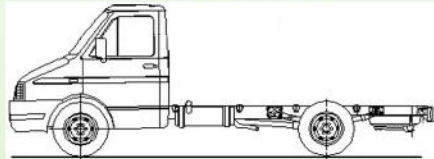

New TurboRival 4x4

ENGINE TYPE EURO 3	SOFIM 8140.43S - Diesel, four strokes with direct fuel injection, (COMMON RAIL)
DISPLACEMENT (cm ³)	2800
MAXIMUM POWER AT 3600 RPM	92 kW / 125 HP
MAXIMUM TORQUE AT 1800 RPM	290 Nm
COOLING TYPE	Water
CLUTCH	Dry with a single disc and 10 1/2" mechanical control
GEARBOX	IVECO 2826.5 Mechanical with 5 synchronized gears for forward movement and reverse
BREAKS	Hydraulic servo with ABS, and independent circulation, disk in front, drums in the rear
STEERING WHEEL	Hidraulic with servo action