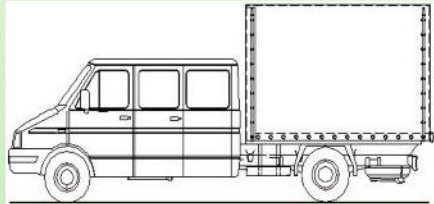

New TurboRival 4x4

ENGINE TYPE EURO 3	SOFIM 8140.43S - Diesel, four strokes with direct fuel injection, (COMMON RAIL)
DISPLACEMENT (cm ³)	2800
MAXIMUM POWER AT 3600 RPM	92 kW / 125 HP
MAXIMUM TORQUE AT 1800 RPM	290 Nm
COOLING TYPE	Water
CLUTCH	Dry with a single disc and 10 1/2" mechanical control
GEARBOX	IVECO 2826.5 Mechanical with 5 synchronized gears for forward movement and reverse
BREAKS	Hydraulic servo with ABS, and independent circulation, disk in front, drums in the rear
STEERING WHEEL	Hidraulic with servo action