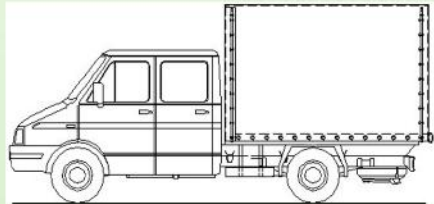

New TurboRival 4x4

ENGINE TYPE EURO 3	SOFIM 8140.43S - Diesel, four strokes with direct fuel injection, (COMMON RAIL)
DISPLACEMENT (cm ³)	2800
MAXIMUM POWER AT 3600 RPM	92 kW / 125 HP
MAXIMUM TORQUE AT 1800 RPM	290 Nm
COOLING TYPE	Water
CLUTCH	Dry with a single disc and 10 1/2" mechanical control
GEARBOX	IVECO 2826.5 Mechanical with 5 synchronized gears for forward movement and reverse
BREAKS	Hydraulic servo with ABS, and independent circulation, disk in front, drums in the rear
STEERING WHEEL	Hidraulic with servo action